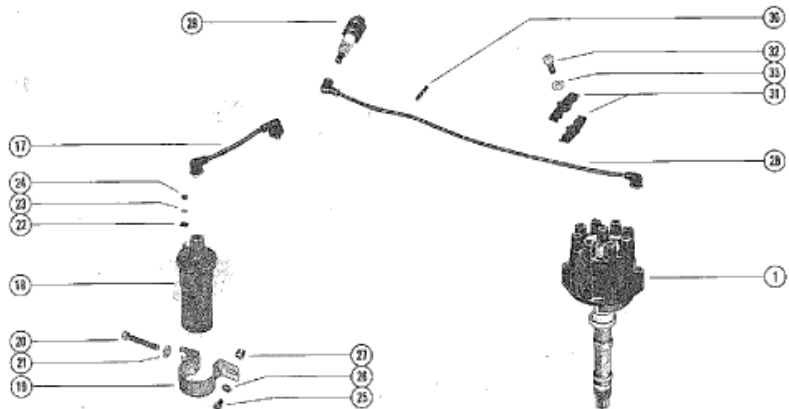

MERCURY MARINE

Parts List						
Ref	Class	Part	Description	Qty	Comment	Footnote
1		64026A	DISTRIBUTOR ASSEMBLY, COMF	1	LEFT HAND CRANKSHAFT ROT.	
1		64026A	DISTRIBUTOR ASSEMBLY, COMF	1	RIGHT HAND CRANKSHAFT RO	
2	393	3230	CAP, DISTRIBUTOR	1		
	37	54675	DECAL, DISTRIBUTOR CAP	1		
3		49924	ROTOR	1		
4	10	36046	SCREW, BREAKER AND COND	3		
5	81	64851	CONDENSER	1		
6		64850	BREAKER ASSEMBLY	1		
7	84	64846	LEAD ASSEMBLY, PRIMARY TE	1		
8	54	60048A	CLAMP ASSEMBLY, DISTRIBUT	2		
9		54205	BUMPER, CLAMP	2		
10	10	21335	SCREW, CLAMP TO DISTRIB	2		
11	13	26996	LOCKWASHER, DISTRIBUTOR	2		
12	43	64907	GEAR, DRIVE (LEFT HAND CRA	1		
12	43	64908	GEAR, DRIVE (RIGHT HAND CF	1		
13	17	58021	PIN, DRIVE GEAR	1		
14	27	58025	"O" RING, DISTRIBUTOR	1		4
15		58258	CLAMP, DISTRIBUTOR TO INTAK	1		
16	10	29198	SCREW, DISTRIBUTOR CLAMP A	1		
17	84	65796	LEAD ASSEMBLY, DISTRIBUTOR	1		
18		26433	COIL, IGNITION	1		
19		33321	BRACKET, IGNITION COIL MOUN	1		
20	10	33311	SCREW, BRACKET TO IGNITION	1		
21	13	35048	LOCKWASHER, BRACKET SCREW	1		
22	12	30164	WASHER, IGNITION COIL TERMIN	2		
23	13	26996	LOCKWASHER, IGNITION COIL T	2		
24	11	20645	NUT, IGNITION COIL TERMINAL	2		
25	10	34613	SCREW, IGNITION COIL ATTACH	1		
26	12	20553	WASHER, IGNITION COIL ATTAC	1		
27	23	60339	SPACER, IGNITION COIL ATTACH	1		
25	10	26332	SCREW, IGNITION COIL ATTACH	1		
26	12	20553	WASHER, IGNITION COIL ATTAC	1		
27	23	36534	SPACER, IGNITION COIL ATTACH	1		
28	84	65795	LEAD ASSEMBLY, HIGH TENSION	1	SERIAL 00000000-03838787	
28	84	65795	LEAD ASSEMBLY, HIGH TENSION	1	SERIAL 00000000-03838787	
28	84	65795	LEAD ASSEMBLY, HIGH TENSION	1	SERIAL 00000000-03838787	
28	84	65795	LEAD ASSEMBLY, HIGH TENSION	1	SERIAL 00000000-03838787	
28	84	65795	LEAD ASSEMBLY, HIGH TENSION	2	SERIAL 00000000-03838787	
28	84	65795	LEAD ASSEMBLY, HIGH TENSION	2	SERIAL 00000000-03838787	
28	84	67957	LEAD ASSEMBLY, HIGH TENSION	1	SERIAL 03838788-09999999	
28	84	67957	LEAD ASSEMBLY, HIGH TENSION	1	SERIAL 03838788-09999999	